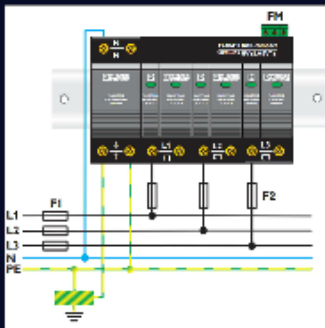

manufacturer  
Phoenix Contact

 PDF, 5 MB manual, english

 PDF, 5 MB manual, german

Inline shield connector -  
 IB IL SCN 6-SHIELD-TWIN -  
 2740245

manufacturer  
 Phoenix Contact

Inline shield connector -  
IB IL SCN 6-SHIELD-TWIN -  
2740245